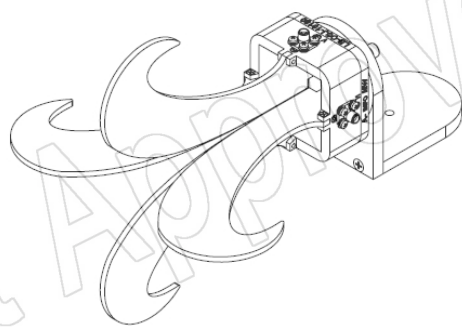

## SMA-Female Output with L Type Mounting Bracket (Option, P/N: LB-10180-L)

For N-Female output outline drawing, please contact A-INFO