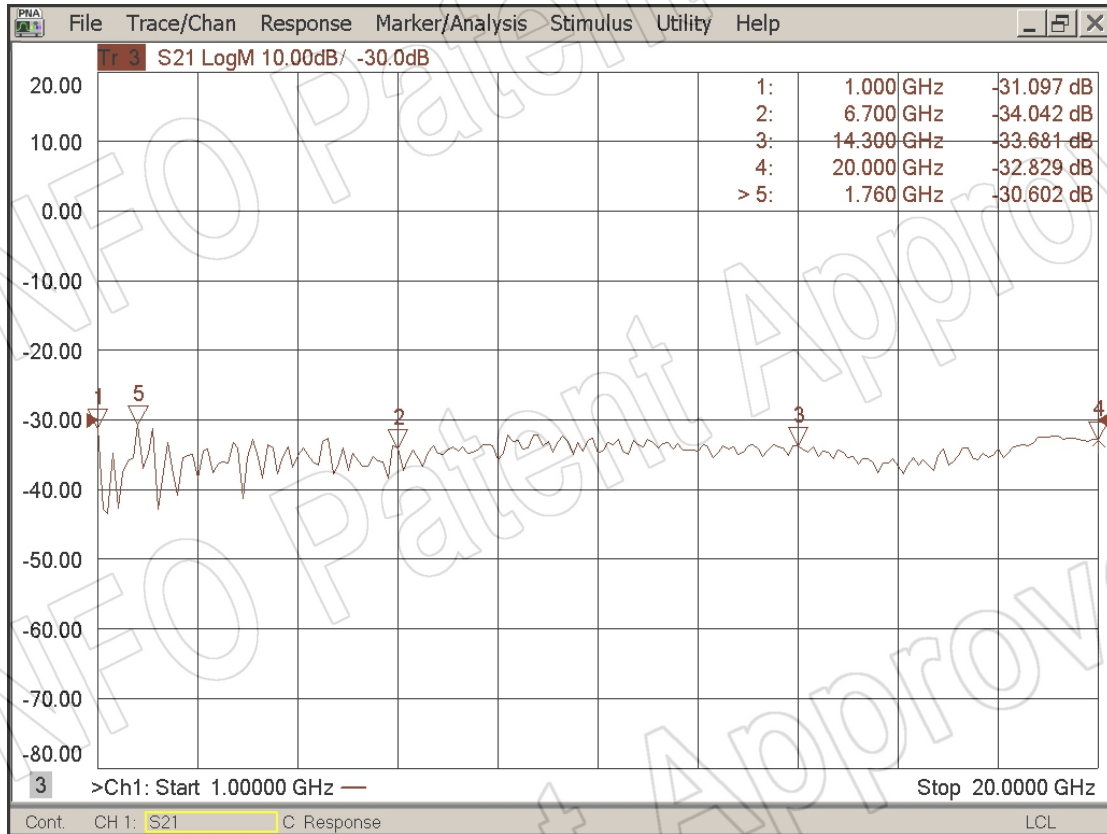

3. Port to Port Isolation