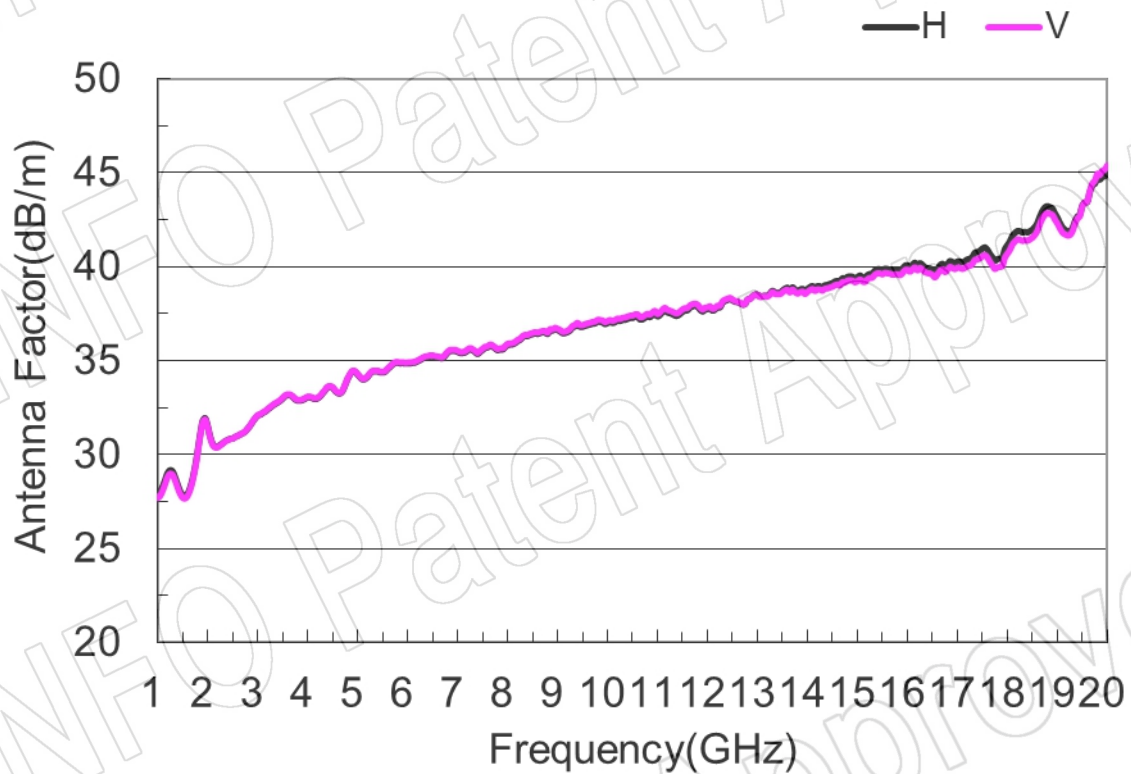

Test Results

1. Gain & Antenna Factor