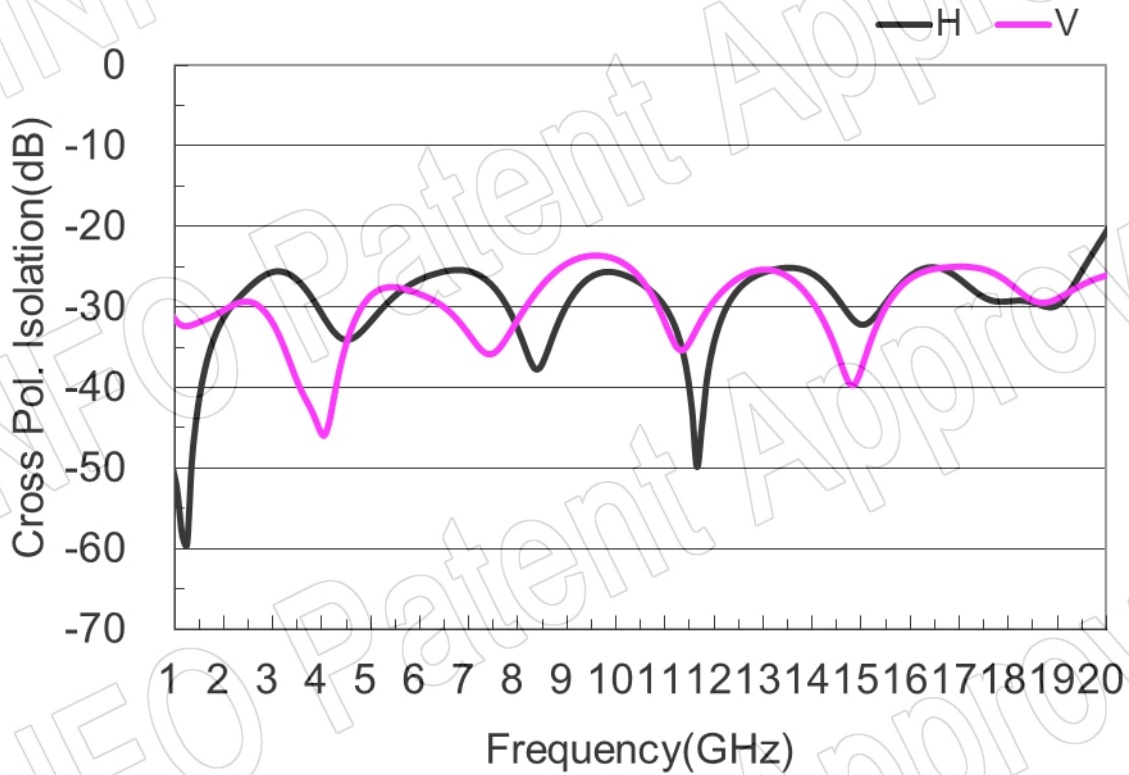

2. Cross Pol. Isolation