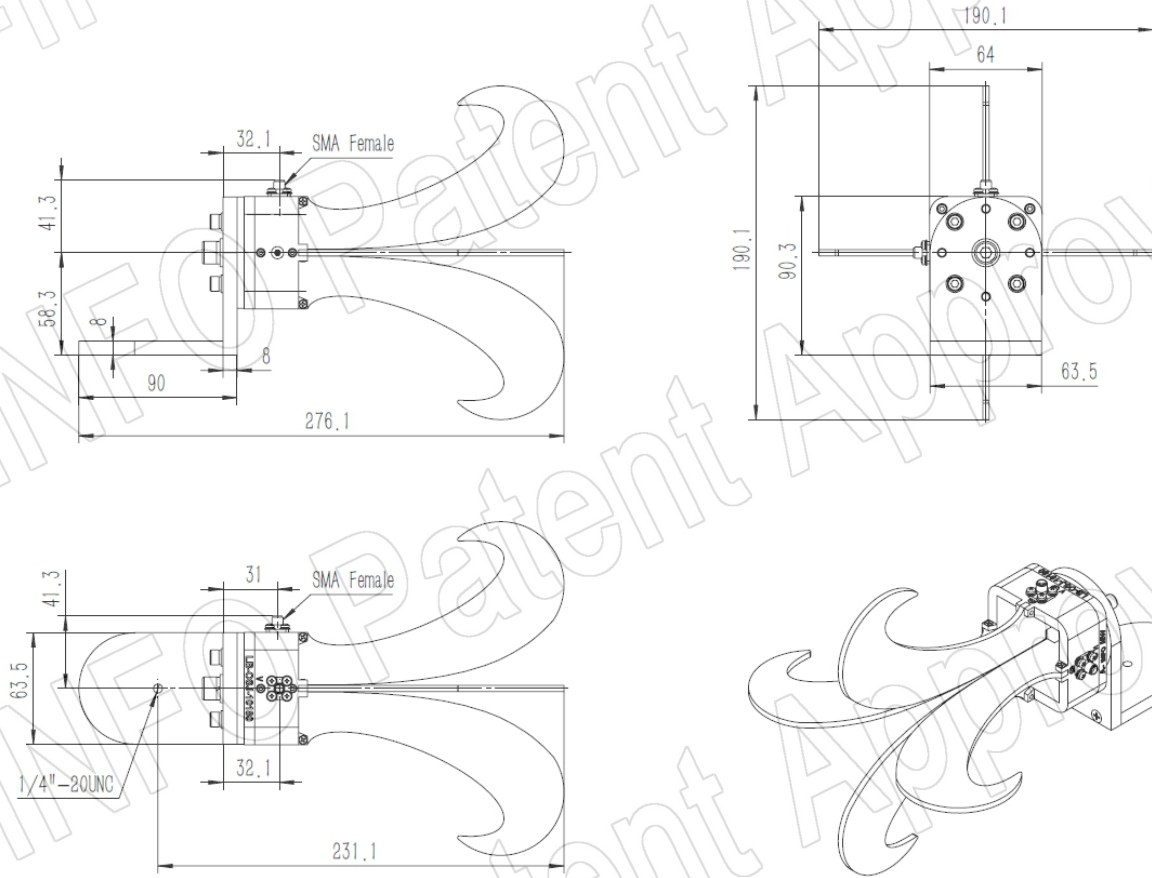

## SMA-Female Output with L Type Mounting Bracket (Option, P/N: LB-10180-L)

For N-Female output outline drawing, please contact A-INFO