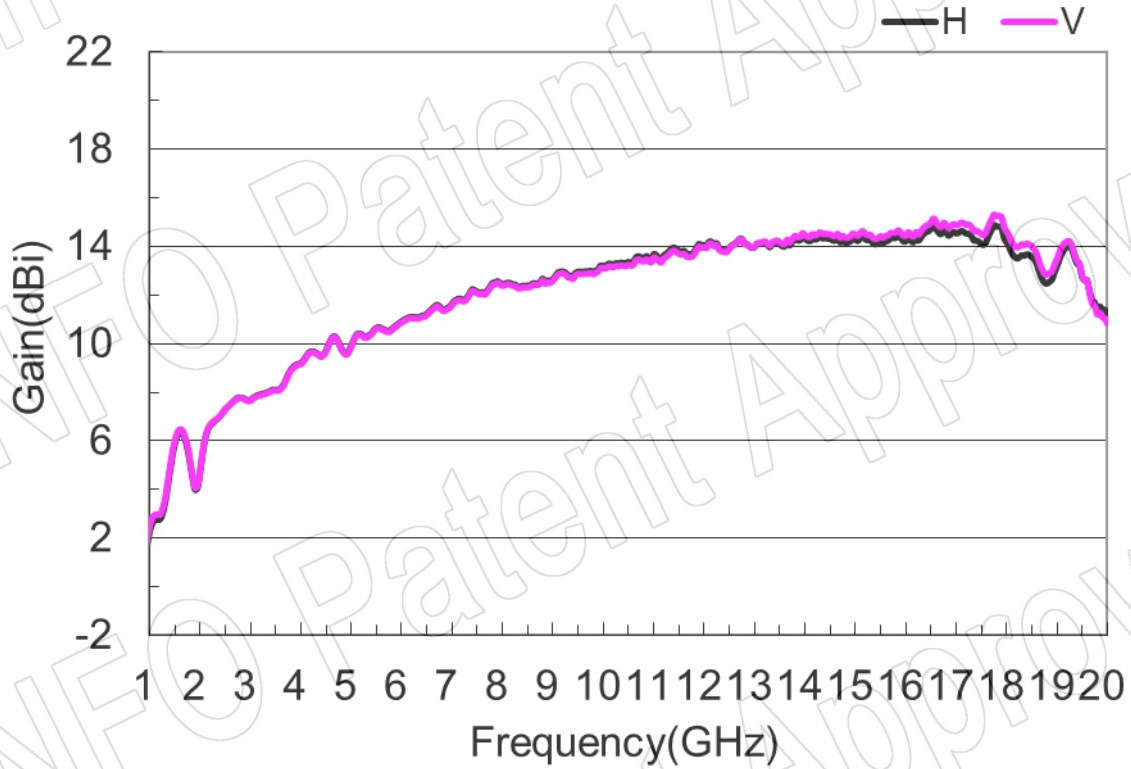

Test Results

1. Gain & Antenna Factor